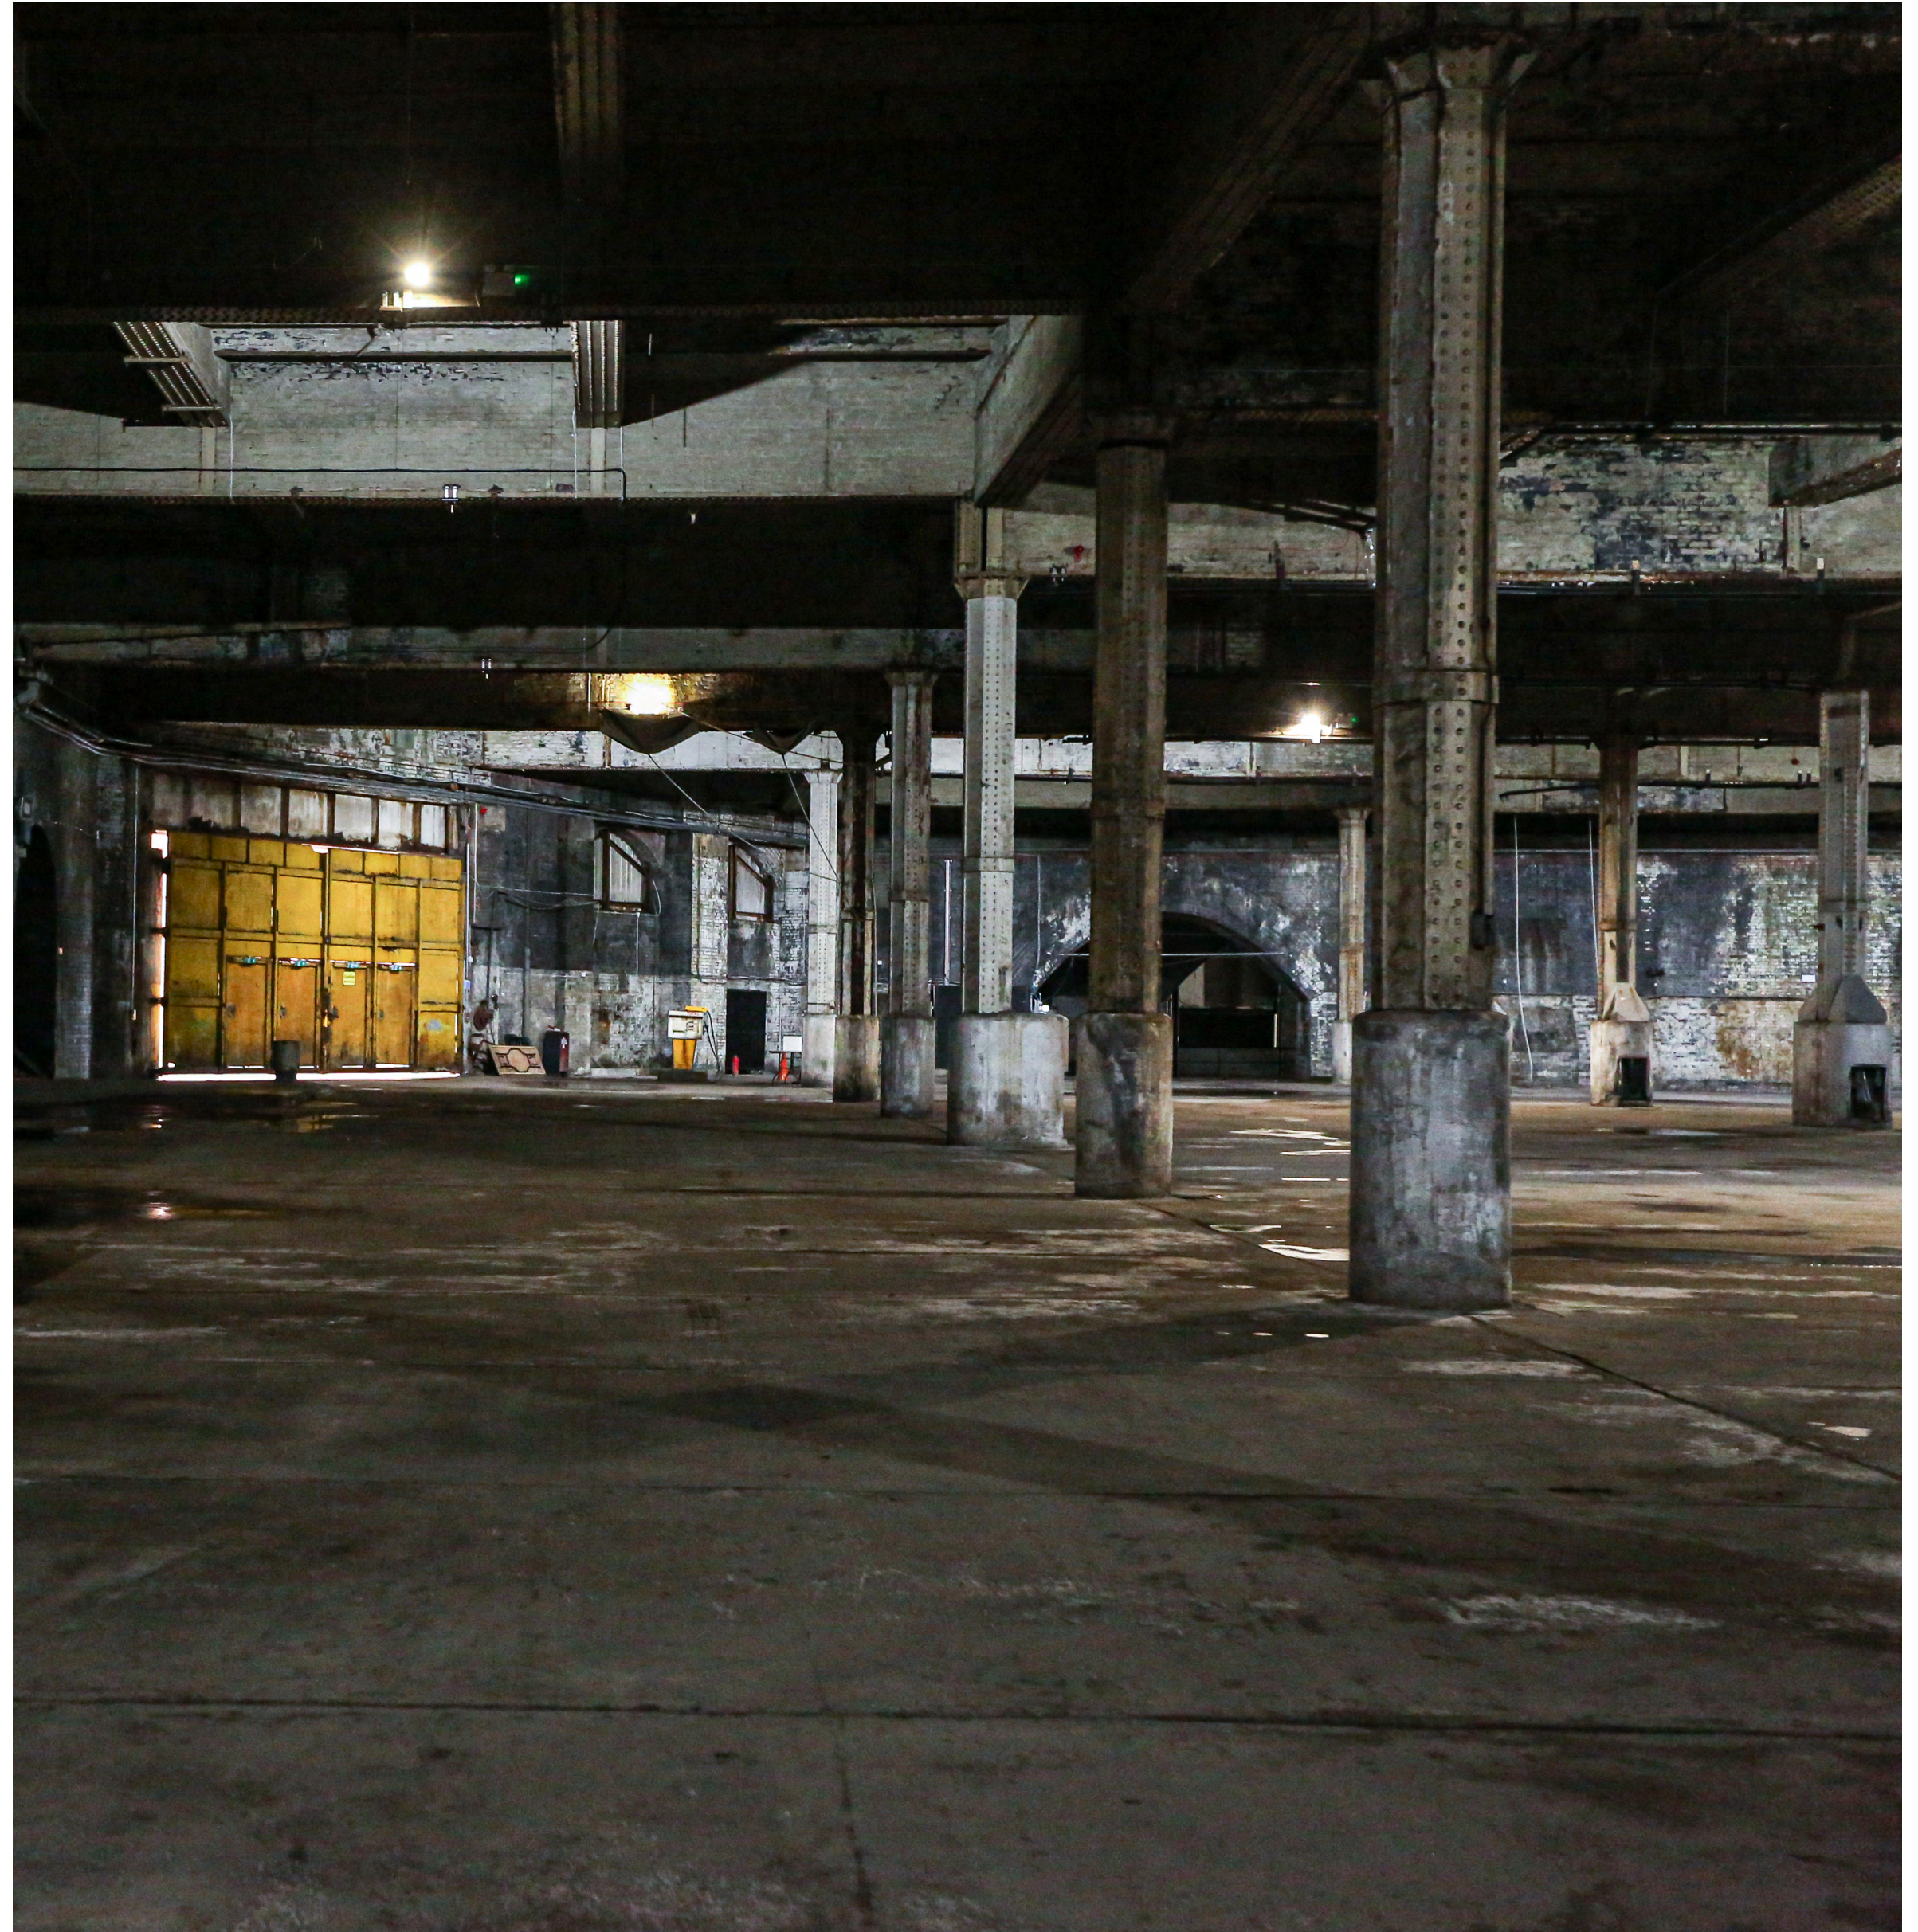

DEPOT

The heart and core of Depot Mayfield.

The main performance space is a cavernous warehouse featuring original brickwork and steel pillars. With enough space to host 6,500 people standing, it's the perfect place to showcase high profile concerts, live and electronic music shows, art installations, theatre, cultural events and much more.

Size: 6,300sq.m
Capacity: 7,000
Licence: 05:00

Note: Individual space capacities are subject to seating, production, event activities and fire exits.