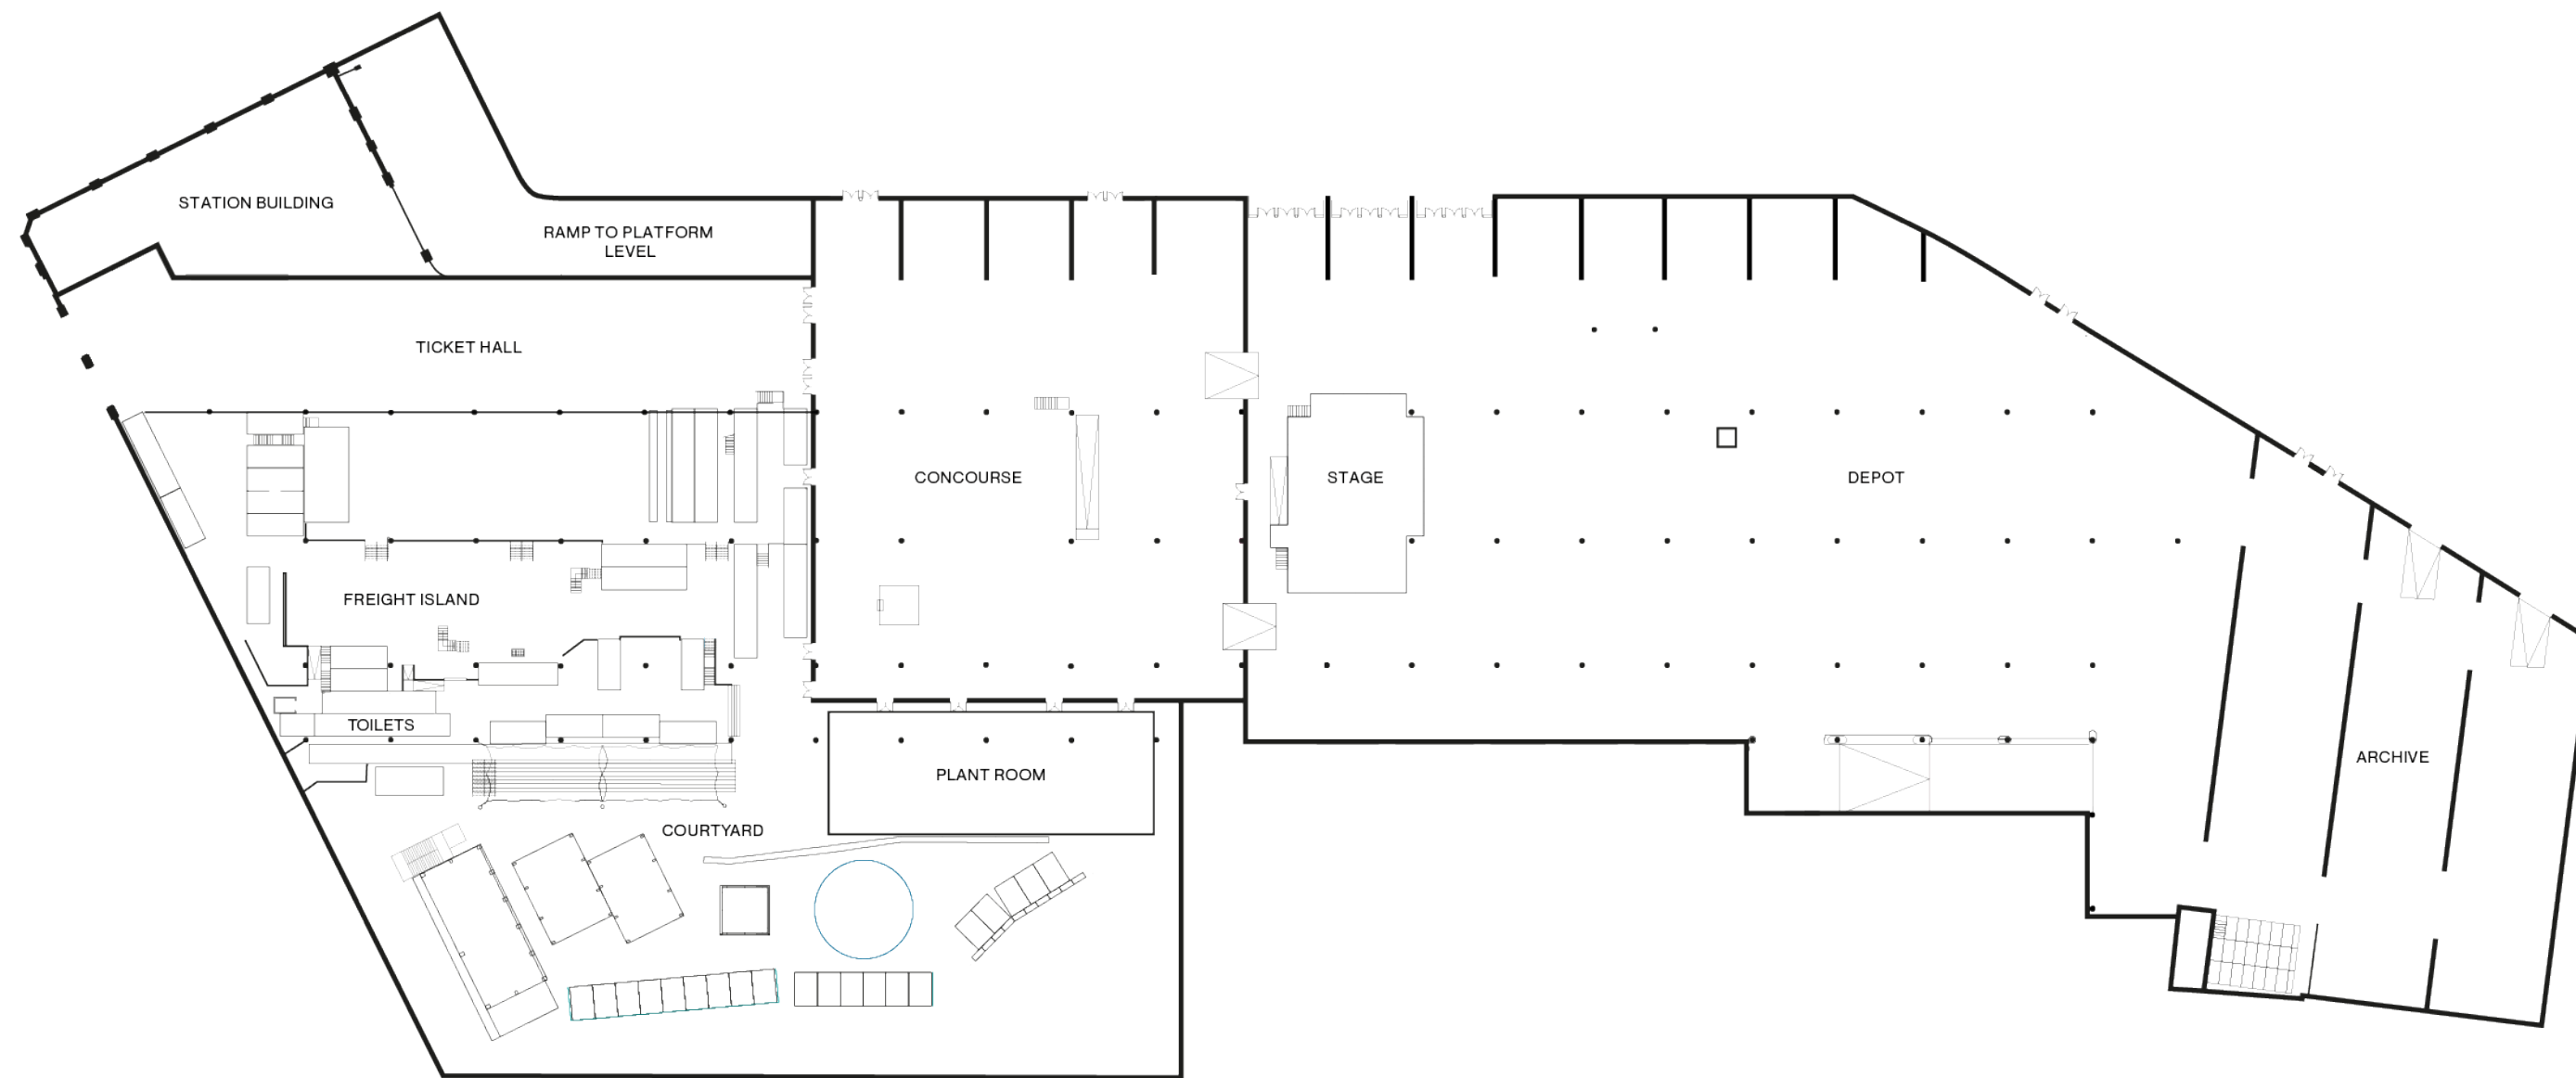

OVERVIEW GROUND FLOOR

Internal Spaces

With a combined internal capacity of 10,000, Depot Mayfield provides a unique environment perfectly suited for a diverse programme of arts, music, industry, culture and community events.

Ticket Hall

Size: 1,000sq.m
Capacity: 1,100
Licence: 05:00

Concourse

Size: 2,300sq.m
Capacity: 2,500
Licence: 05:00

Depot

Size: 6,300sq.m
Capacity: 7,000
Licence: 05:00

Archive

Size: 1,900sq.m
Capacity: 1,500
Licence: 05:00

Note: Individual space capacities are subject to seating, production, event activities and fire exits.