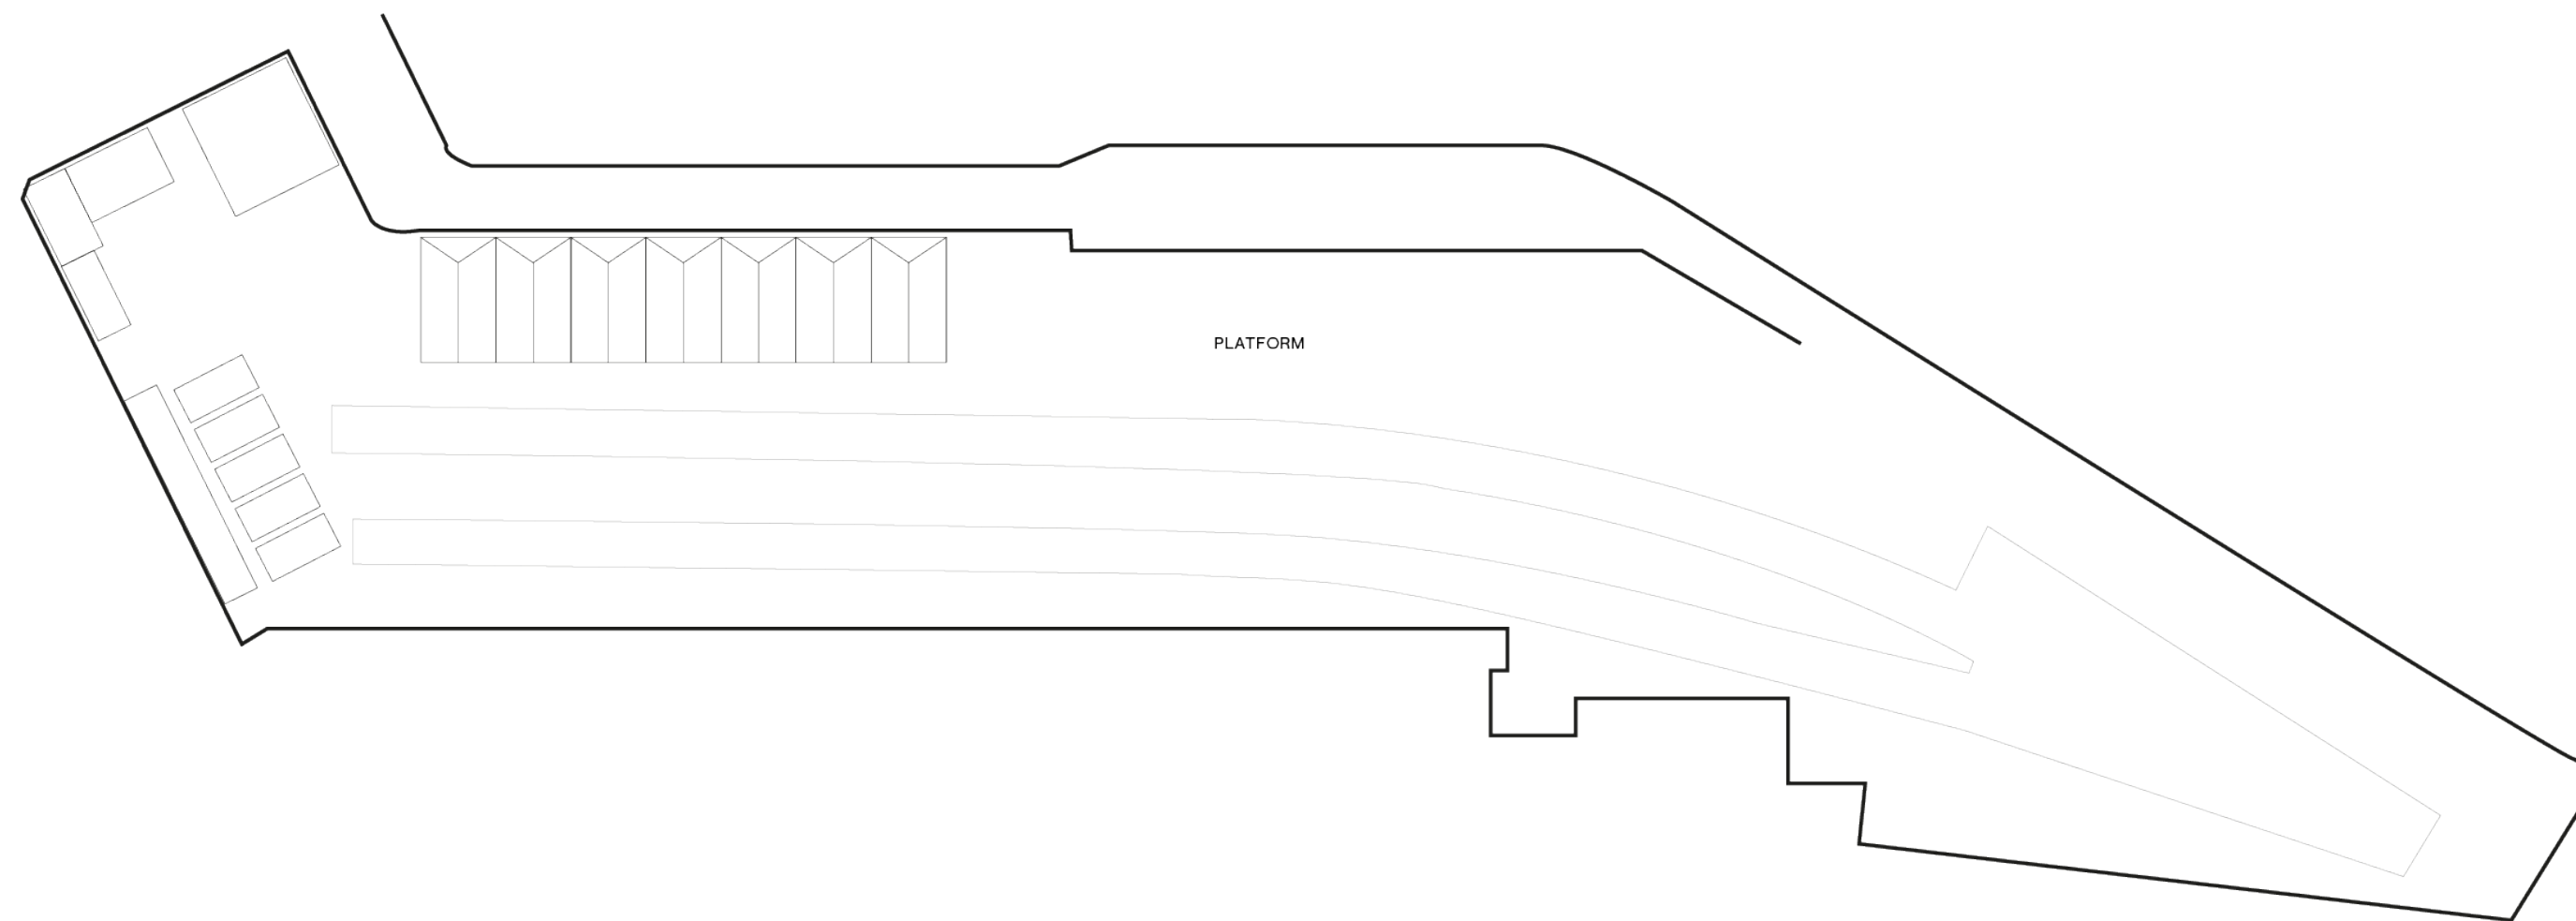

Note: Individual space capacities are subject to seating, production, event activities and fire exits.

OVERVIEW PLATFORM

Rooftop Space

The Platform at Depot Mayfield has undergone a transformation to unveil one of Manchester's most unique open-air destinations. Set across over 8,000 square metres, the Platform can hold up to 1,500 guests for live events, and provides an immense backdrop for photography and film shoots.